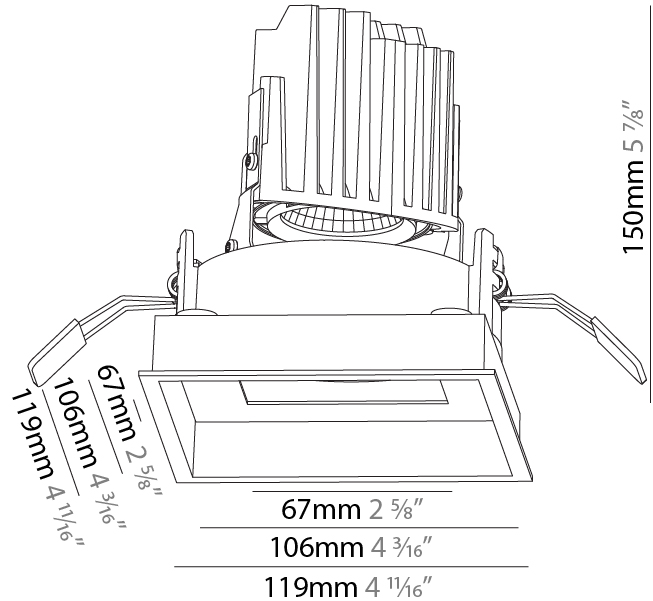

PHYSICAL

Shape: Square
Length (mm): 119
Length (in): 4 ¹¹/₁₆
Width (mm): 119
Width (in): 4 ¹¹/₁₆
Depth (mm): 150
Depth (in): 5 ⁷/₈
Ceiling Thickness (mm): 10 / 12.5 / 15
Ceiling Thickness (in): 3/8 or 1/2 or 9/16
Min. Recessing Depth (mm): 170
Min. Recessing Depth (in): 6 ¹¹/₁₆
Light Distribution: Downlight
Weight (kg): 0.69
Weight (lbs): 1.5
Fixture Finish: SSR / BKV / CWI / CRY / HAB / LAG / UFT / ITA / RUA / RUR / MIC / FTG / MYG / TWT / LOD / PUS / FRO / FUP / KIA / POP / BLS / SPG / MEY / GOH / GUM / CHC / COM / ABZ / JAG / OBR / MOS / ROR
Fixture Material: Aluminum Die Cast
Cut-out Measurements: 114mm / 4 1/2" x 114mm / 4 1/2"

ELECTRICAL

Lamp Type: LED (Zhaga Standard)
Input Wattage (W): 16.5
Total Output Wattage (W): 14
Dimming: Tri-Mode (Non-Dimming and Phase Dimming (120Vac only) and 0-10V Dimming)
Driver Included: No
Driver Location: Recessed Housing
Driver Type: Constant Current - Universal
Driver Class: Class 2
Input Voltage (V): 120 - 277
Constant Current (MA): 350

LED

Number of LEDs: 1
Color Temperature (°K): 2700 / 3000 / 3500 / 4000
Max. Delivered Lumen (lm): 940 / 980 / 1029 / 1050
Nominal Lumen (lm): 1386 / 1438 / 1511 / 1542
CRI: >90 CRI
Lamp Life (hrs): 50000

OPTICAL

Reflector: 20 / 40 / 60

RATINGS AND CERTIFICATIONS

Certified By: Certified for North American Standards
IP rating: IP20