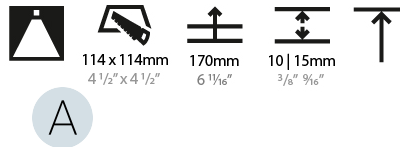

PHYSICAL

Shape: Square
Length (mm): 119
Length (in): 4 ¹¹/₁₆
Width (mm): 119
Width (in): 4 ¹¹/₁₆
Depth (mm): 150
Depth (in): 5 ⁷/₈
Ceiling Thickness (mm): 10 / 12.5 / 15
Ceiling Thickness (in): 3/8 or 1/2 or 9/16
Min. Recessing Depth (mm): 170
Min. Recessing Depth (in): 6 ¹¹/₁₆
Light Distribution: Downlight
Weight (kg): 0.69
Weight (lbs): 1.5
Fixture Finish: SSR / BKV / CWI / CRY / HAB / LAG / UFT / ITA / RUA / RUR / MIC / FTG / MYG / TWT / LOD / PUS / FRO / FUP / KIA / POP / BLS / SPG / MEY / GOH / GUM / CHC / COM / ABZ / JAG / OBR / MOS / ROR
Fixture Material: Aluminum Die Cast
Cut-out Measurements: 114mm / 4 1/2" x 114mm / 4 1/2"

ELECTRICAL

Lamp Type: LED (Zhaga Standard)
Input Wattage (W): 16.5
Total Output Wattage (W): 14
Dimming: Tri-Mode (Non-Dimming and Phase Dimming (120Vac only) and 0-10V Dimming)
Driver Included: No
Driver Location: Recessed Housing
Driver Type: Constant Current - Universal
Driver Class: Class 2
Input Voltage (V): 120 - 277
Constant Current (MA): 350

LED

Number of LEDs: 1
Color Temperature (°K): 2700 / 3000 / 3500 / 4000
Max. Delivered Lumen (lm): 940 / 980 / 1029 / 1050
Nominal Lumen (lm): 1386 / 1438 / 1511 / 1542
CRI: >90 CRI
Lamp Life (hrs): 50000

OPTICAL

Reflector: 20 / 40 / 60

RATINGS AND CERTIFICATIONS

Certified By: Certified for North American Standards
IP rating: IP20