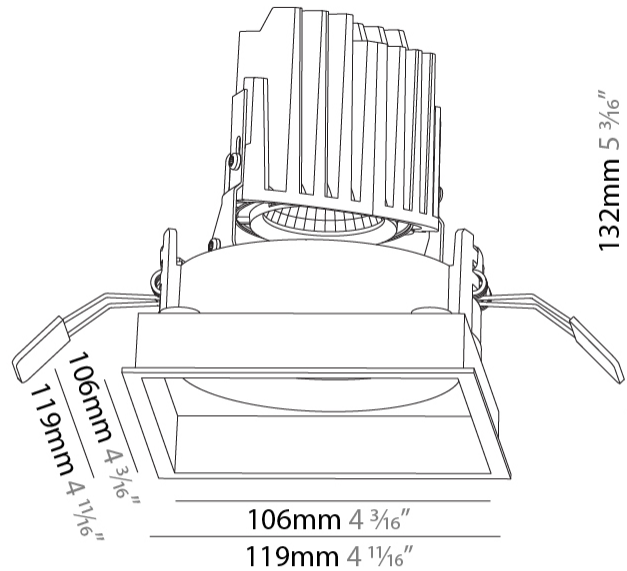

PHYSICAL

Shape: Square
Length (mm): 119
Length (in): 4 11/16
Width (mm): 119
Width (in): 4 11/16
Depth (mm): 132
Depth (in): 5 3/16
Ceiling Thickness (mm): 10 / 12.5 / 15
Ceiling Thickness (in): 3/8 or 1/2 or 9/16
Min. Recessing Depth (mm): 200
Min. Recessing Depth (in): 7 7/8
Light Distribution: Adjustable / Downlight
Weight (kg): 0.544
Weight (lbs): 1.2
Fixture Finish: SSR / BKV / CWI / CRY / HAB / LAG / UFT / ITA / RUA / RUR / MIC / FTG / MYG / TWT / LOD / PUS / FRO / FUP / KIA / POP / BLS / SPG / MEY / GOH / GUM / CHC / COM / ABZ / JAG / OBR / MOS / ROR
Fixture Material: Aluminum Die Cast
Cut-out Measurements: 114mm / 4 1/2" x 114mm / 4 1/2"

ELECTRICAL

Lamp Type: LED (Zhaga Standard)
Input Wattage (W): 13.2 / 16.5
Total Output Wattage (W): 12 / 14
Dimming: Tri-Mode (Non-Dimming and Phase Dimming (120Vac only) and 0-10V Dimming)
Driver Included: No
Driver Location: Recessed Housing
Driver Type: Constant Current - Universal
Driver Class: Class 2
Housing: See components
Input Voltage (V): 120 - 277
Constant Current (MA): 350

LED

Number of LEDs: 1
Color Temperature (°K): 2700 / 3000 / 3500 / 4000
Max. Delivered Lumen (lm): 850 / 950 / 1019 / 1040
Nominal Lumen (lm): 960 / 1070 / 1156 / 1180
CRI: >90 CRI
Lamp Life (hrs): 50000

OPTICAL

Reflector°: 10
Adjustability: Rotational 355°; Tilt 30°

RATINGS AND CERTIFICATIONS

Certified By: Certified for North American Standards
IP rating: IP20