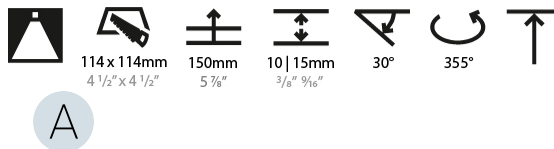

PHYSICAL

Shape: Square
Length (mm): 119
Length (in): 4 11/16
Width (mm): 119
Width (in): 4 11/16
Depth (mm): 132
Depth (in): 5 3/16
Ceiling Thickness (mm): 10 / 12.5 / 15
Ceiling Thickness (in): 3/8 or 1/2 or 9/16
Min. Recessing Depth (mm): 200
Min. Recessing Depth (in): 7 7/8
Light Distribution: Adjustable / Downlight
Weight (kg): 0.544
Weight (lbs): 1.2
Fixture Finish: SSR / BKV / CWI / CRY / HAB / LAG / UFT / ITA / RUA / RUR / MIC / FTG / MYG / TWT / LOD / PUS / FRO / FUP / KIA / POP / BLS / SPG / MEY / GOH / GUM / CHC / COM / ABZ / JAG / OBR / MOS / ROR
Fixture Material: Aluminum Die Cast
Cut-out Measurements: 114mm / 4 1/2" x 114mm / 4 1/2"

ELECTRICAL

Lamp Type: LED (Zhaga Standard)
Input Wattage (W): 13.2 / 16.5
Total Output Wattage (W): 12 / 14
Dimming: Tri-Mode (Non-Dimming and Phase Dimming (120Vac only) and 0-10V Dimming)
Driver Included: No
Driver Location: Recessed Housing
Driver Type: Constant Current - Universal
Driver Class: Class 2
Housing: See components
Input Voltage (V): 120 - 277
Constant Current (MA): 350

LED

Number of LEDs: 1
Color Temperature (°K): 2700 / 3000 / 3500 / 4000
Max. Delivered Lumen (lm): 850 / 950 / 1019 / 1040
Nominal Lumen (lm): 960 / 1070 / 1156 / 1180
CRI: >90 CRI
Lamp Life (hrs): 50000

OPTICAL

Reflector°: 10
Adjustability: Rotational 355°; Tilt 30°

RATINGS AND CERTIFICATIONS

Certified By: Certified for North American Standards
IP rating: IP20