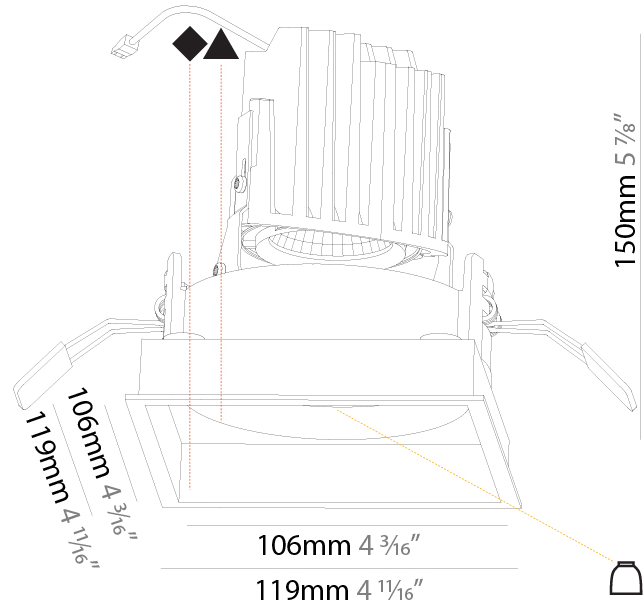

Series: Bioniq
Subseries: Bioniq Square Deep
Brand: Prolicht
Division: Architectural
Mounting Type: Recessed
Mounting Location: Ceiling
Subcategory: Downlight

PHYSICAL

Shape: Square
Length (mm): 119
Length (in): 4 11/16
Width (mm): 119
Width (in): 4 11/16
Depth (mm): 150
Depth (in): 5 7/8
Ceiling Thickness (mm): 10 / 12.5 / 15
Ceiling Thickness (in): 3/8 or 1/2 or 9/16
Min. Recessing Depth (mm): 170
Min. Recessing Depth (in): 6 11/16
Light Distribution: Downlight
Weight (kg): 0.626
Weight (lbs): 1.38
Fixture Finish: SSR / BKV / CWI / CRY / HAB / LAG / UFT / ITA / RUA / RUR / MIC / FTG / MYG / TWT / LOD / PUS / FRO / FUP / KIA / POP / BLS / SPG / MEY / GOH / GUM / CHC / COM / ABZ / JAG / OBR / MOS / ROR
Fixture Material: Aluminum Die Cast
Cut-out Measurements: 114mm / 4 1/2" x 114mm / 4 1/2"

ELECTRICAL

Lamp Type: LED (Zhaga Standard)
Input Wattage (W): 16.5
Total Output Wattage (W): 14
Dimming: Tri-Mode (Non-Dimming and Phase Dimming (120Vac only) and 0-10V Dimming)
Driver Included: No
Driver Location: Recessed Housing
Driver Type: Constant Current - Universal
Driver Class: Class 2
Input Voltage (V): 120 - 277
Constant Current (MA): 500

LED

Number of LEDs: 1
Color Temperature (°K): 2700 / 3000 / 3500 / 4000
Max. Delivered Lumen (lm): 940 / 980 / 1029 / 1050
Nominal Lumen (lm): 1386 / 1438 / 1511 / 1542
CRI: >90 CRI

OPTICAL

Reflector: 20 / 40 / 60

RATINGS AND CERTIFICATIONS

Certified By: Certified for North American Standards
IP rating: IP20